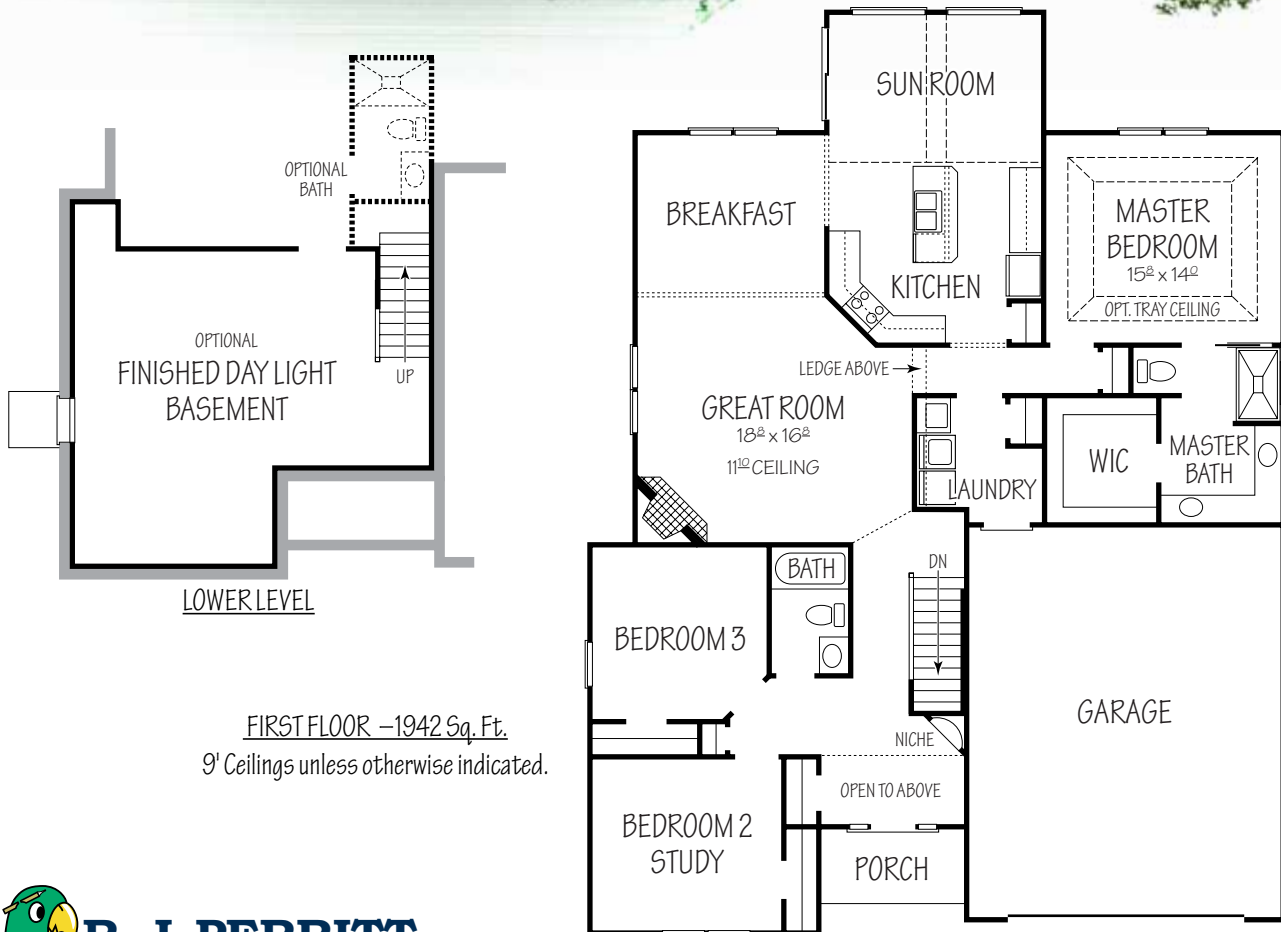

# The Arlington I

1942 Sq. Ft.

FIRST FLOOR - 1942 Sq. Ft.  
9' Ceilings unless otherwise indicated.

**R. J. PERRITT  
HOMES**  
The Green Builder

Homes To Fit Your Lifestyle

[www.rjperritthomes.com](http://www.rjperritthomes.com)