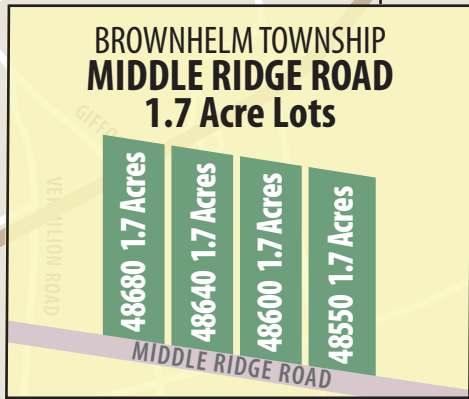

**QUARRY ROAD
Amherst Schools**

**SILVER RIDGE ESTATES
Brownhelm Township**

**BROWNHHELM TOWNSHIP
MIDDLE RIDGE ROAD
1.7 Acre Lots**

PERRITT HOMES SELECTION CENTER

400 TENNEY AVE • STE #108

**PERRITT
HOMES**
The Green Builder
PERRITTHOMES.COM
Homes To Fit Your Lifestyle