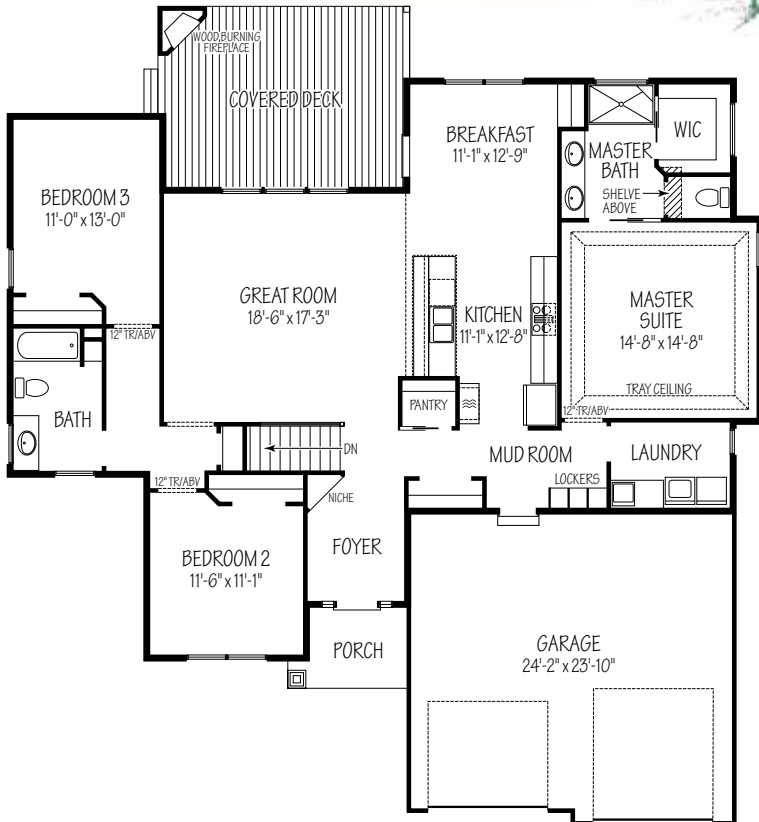

47573 Middle Ridge Road

1,817 Sq. Ft.

10' CEILINGS UNLESS OTHERWISE NOTED

**R. J. PERRITT
HOMES**
The Green Builder

Homes To Fit Your Lifestyle

www.rjperritthomes.com

Call Bob The Builder 440-897-5872