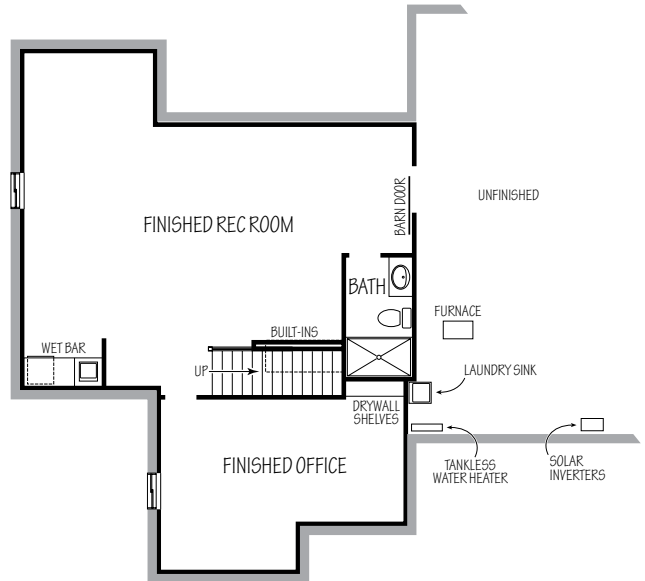

47573 Middle Ridge Road

1,817 Sq. Ft.

10' CEILINGS UNLESS OTHERWISE NOTED

**R. J. PERRITT
HOMES**
The Green Builder

Homes To Fit Your Lifestyle

www.rjperritthomes.com

Call Bob The Builder 440-897-5872